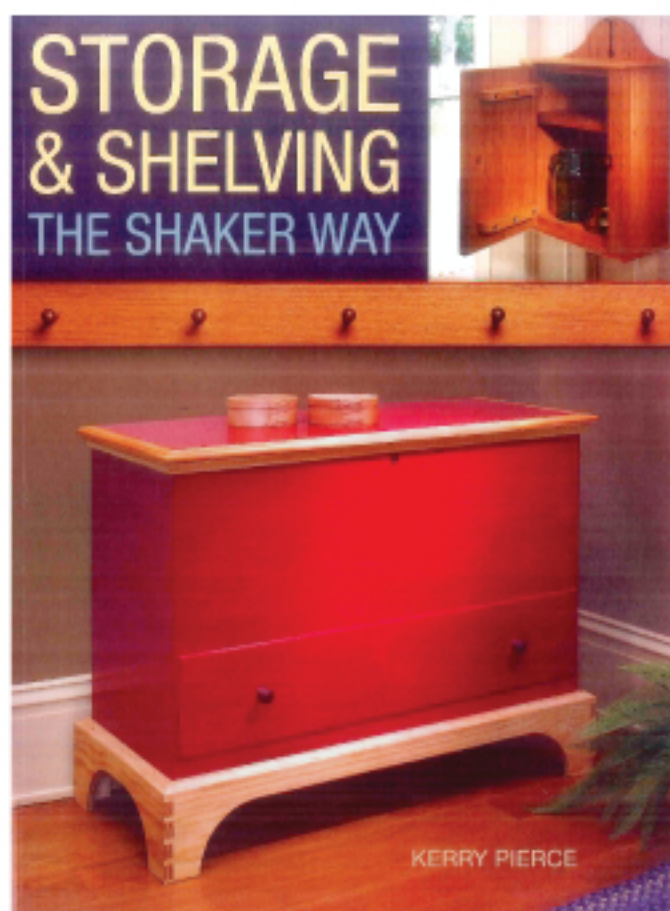

On display at
the Georgian Museum
July 24th - August 24th

Admission is FREE: July 24th
during the Lancaster Festival Art Walk